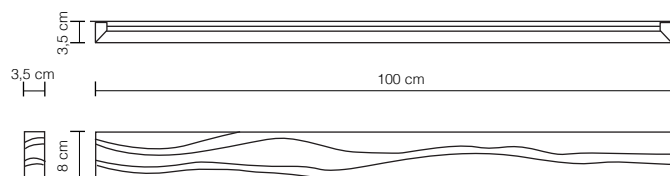

Lamp type	wall
Series	calm
Family	Slimpeace
Dimensions	100 x 8 x 3,5 cm
Light source	LED tape 12 V
Power supply	110 - 230 V
Lamp flux	2300 lm
Color temperature	daylight 4000K (optional):warm 3000K /cold 6000K
Switch	no
Material used	oak wood + metal
Net weight	1,55 kg