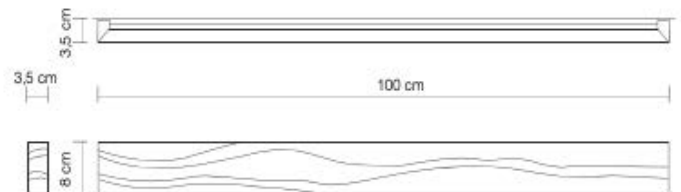

Lamp type	wall
Series	wild
Family	Slimpeace
Dimensions	100 x 8 x 3,5 cm
Light source	LED tape 12 V
Power supply	110 - 230 V
Lamp flux	2300 lm
Color temperature	daylight 4000K (optional):warm 3000K /cold 6000K
Switch	no
Material used	oak wood + metal
Net weight	1,55 kg